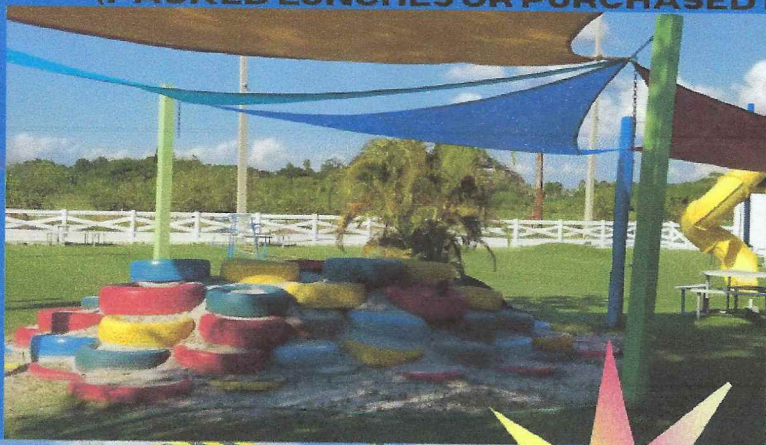

FIELD TRIPS AT MIXON FRUIT FARMS

Since
1939
Generations of Southern Hospitality

HAVE THE KIDS COME PLAY AT MIXON'S AMAZING PLAY PLACE!!

ENJOY OR TRAM TOUR ON THE ORANGE BLOSSOM EXPRESS. SPEND TIME AT OUR WILDLIFE RESCUE CENTER. EAT LUNCH AT MIXON'S AMAZING PLAY PLACE, (PACKED LUNCHES OR PURCHASED LUNCH FROM OUR GROVESIDE CAFE).

PACKAGES
START AT
\$5/PER CHILD +
TAX

- 20-FT SLIDE, (WATER SLIDE IN THE SUMMER)
- WATER PUMP DUCK RACE
- OBSTACLE-STYLE BOUNCE HOUSE
- TIRE HILL
- LOOKOUT TOWER
- HUGE SANDBOX
- TRAM TOURS TO OUR WILDLIFE RESCUE CENTER
- AND MUCH MORE!